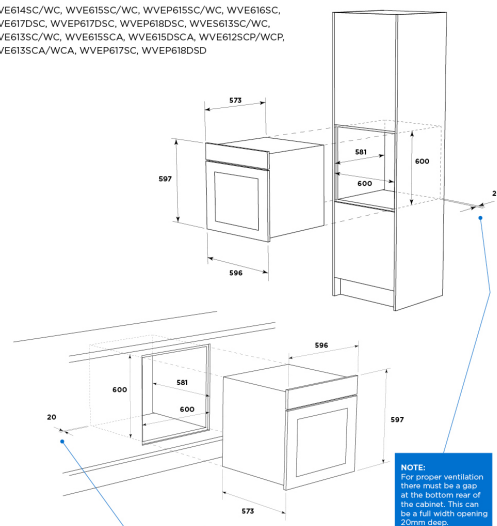

Proud fit cut out

Proud fit cut out height (mm) - 590, Proud fit cut out width (mm) - 565, Proud fit cut out depth (mm) - 560